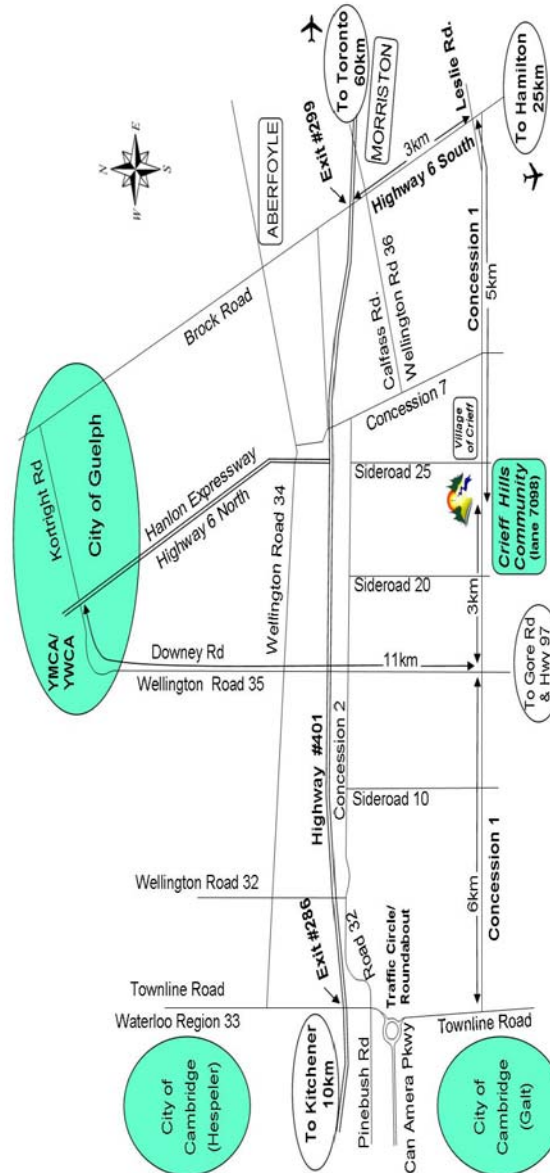

Directions to Crieff Hills Community

This map is also available on our web site.

www.crieffhills.com

1 800 - 884 -1525

A Taste of Jubilee

In a busy world ...

Jubilee offers Sabbath

One-Day Retreat

Crieff Hills is located near Guelph Ontario, south of the 401, and just off Highway #6. The 250 acre property offers meeting rooms, overnight accommodation, dining room, an outdoor labyrinth as well as well maintained walking trails.