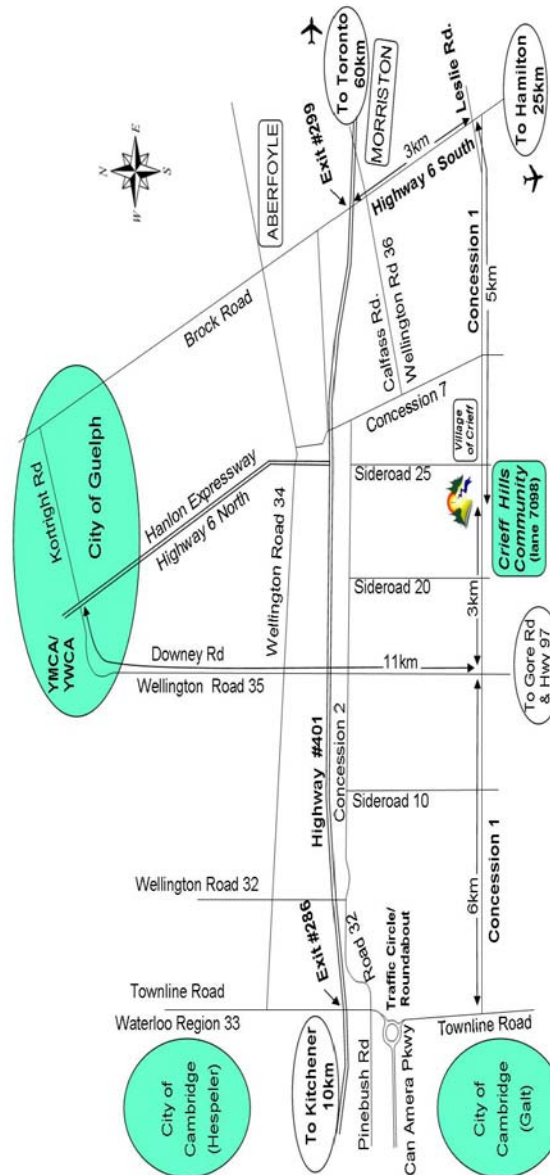

Directions to Crieff Hills Community

This map is also available on our web site.

www.crieffhills.com
 1 800 - 884 -1525

A Taste of Jubilee

In a busy world ...

Jubilee offers Sabbath

One-Day Retreat

Monday Nov 13th 2017

Crieff Hills is located near Guelph Ontario, south of the 401, and just off Highway #6. The 250 acre property offers meeting rooms, overnight accommodation, dining room, an outdoor labyrinth as well as well maintained walking trails.